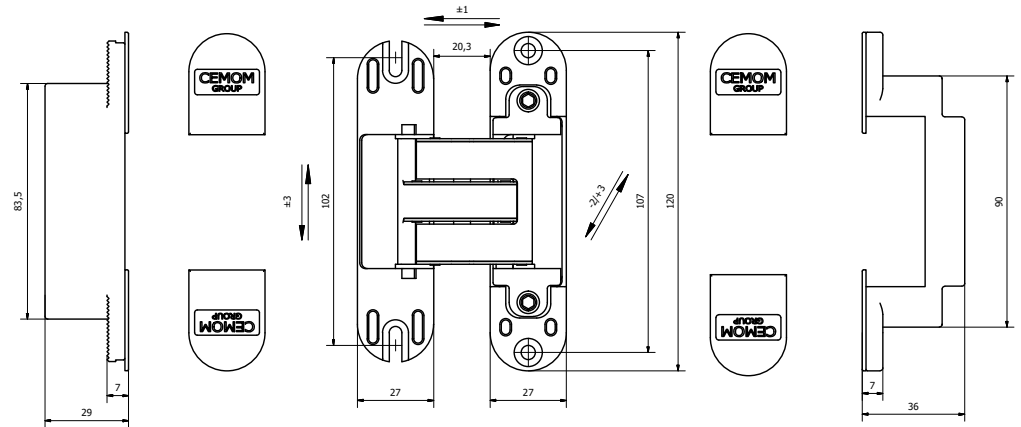

ESTETIC 27

**REVERSIBLE
3D ADJUSTABLE
60 Kg**

Load capacity ESTETIC 27

		Width of doors			
		700	800	900	1000
Load	Number of hinges	2	3	4	5
	Load	77 kg	68 kg	60 kg	54 kg
Capacity	Number of hinges	3	4	5	6
	Capacity	87 kg	77 kg	68 kg	61 kg
Capacity	Number of hinges	4	5	6	7
	Capacity	96 kg	85 kg	75 kg	68 kg

Minimum GAP "G"

		Width of doors			
		700	800	900	1000
Minimum	Thickness of doors "G"	3	2	2	2
	GAP "B"	3	3	2	2
mm	GAP "B"	3	3	3	2
	mm	50	3	3	2