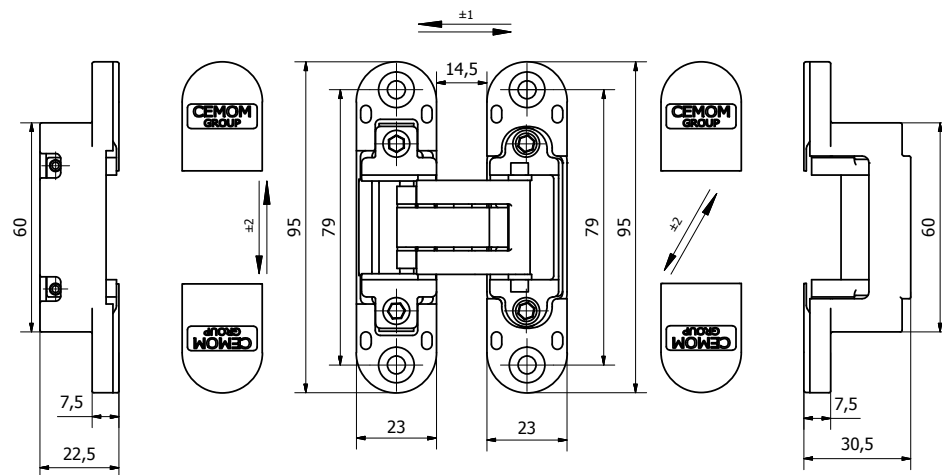

ESTETIC 978 3D-ME

**REVERSIBLE
3D ADJUSTABLE
60 Kg**

Load capacity ESTETIC 978 3D-ME

		Width of doors			
		700	800	900	1000
Load	Number of hinges	700	800	900	1000
	2	77 kg	68 kg	60 kg	54 kg
Capacity	3	87 kg	77 kg	68 kg	61 kg
	4	96 kg	85 kg	75 kg	68 kg

Minimum GAP "G"

		Width of doors			
		700	800	900	1000
Minimum GAP "B" mm	Thickness of doors "G"	700	800	900	1000
	34	3	2	2	2
	40	3	3	2	2
50	3	3	3	2	